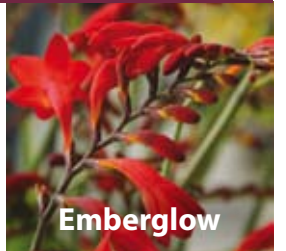

Emberglow

120cm upward facing scarlet flower
Jul-Sep 8/10cm XCRO-EMB
£190.00 per 1000 (units of 250)

CROCOSMIA

George Davidson

90cm low burning yellow flower heads
Jul-Aug 8/10cm XCRO-GDA
£180.00 per 1000 (units of 250)