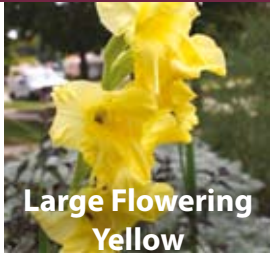

Large Flowering Pink

120cm baby pink flowers on tall spikes
Jun-Sep 8/10cm XGLA-PIN
£80.00 per 1000 (units of 250)

GLADIOLUS

Large Flowering Red

120cm bright red flowers on tall spikes
Jun-Sep 8/10cm XGLA-RED
£80.00 per 1000 (units of 250)

Large Flowering White

120cm pure white flowers on tall spikes
Jul-Sep 8/10cm XGLA-WHI
£80.00 per 1000 (units of 250)

Large Flowering Yellow

120cm yellow flowers on tall spikes
Jul-Sep 8/10cm XGLA-YEL
£80.00 per 1000 (units of 250)