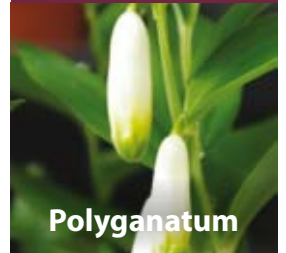

POLYGANATUM

Polyganatum

1.5m arching stems with white bell-shaped flowers
May-Jun topsize XPOL-POL
£95.00 per 100 (units of 25)