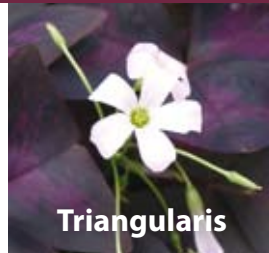

Deppei Iron Cross

Triangularis

50cm tiny fluorescent pink flowers
Jun-Sep topsize XOXI-TRI
£180.00 per 1000 (units of 250)