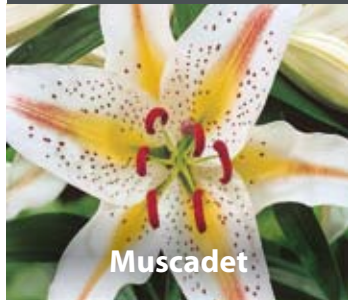

Muscadet

100cm white lily with deep pink freckles
July 12/14cm XLO-MUS
£55.00 per 100 (units of 100)