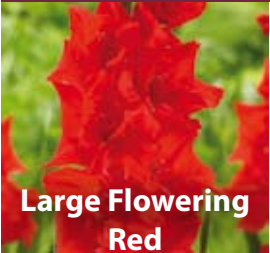

GLADIOLUS

Large Flowering Red

120cm bright red flowers on tall spikes
Jun-Sep 8/10cm XGLA-RED
£80.00 per 1000 (units of 250)