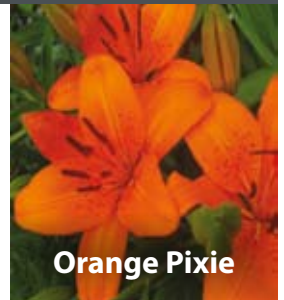

Orange Pixie

50cm orange lily with a freckled centre
Jun-Aug 12/14cm XLP-OPI
£45.00 per 100 (units of 100)