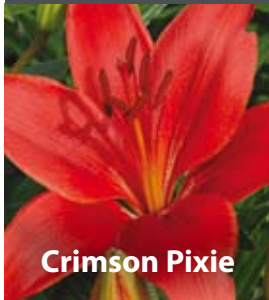

Crimson Pixie

40cm bright red trumpet shaped lily
Jul-Aug 12/14cm XLP-CRP
£45.00 per 100 (units of 100)