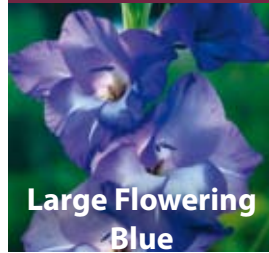

GLADIOLUS

Large Flowering Blue

100cm strong blue flowers on spikes
Jul-Sep 8/10cm XGLA-BLU
£80.00 per 1000 (units of 250)