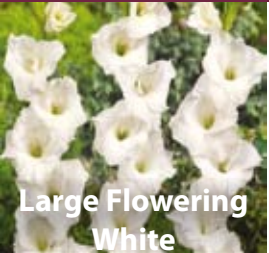

Large Flowering Pink

120cm baby pink flowers on tall spikes
Jun-Sep 8/10cm XGLA-PIN
£80.00 per 1000 (units of 250)

GLADIOLUS

Large Flowering Red

120cm bright red flowers on tall spikes
Jun-Sep 8/10cm XGLA-RED
£80.00 per 1000 (units of 250)

Large Flowering White

120cm pure white flowers on tall spikes
Jul-Sep 8/10cm XGLA-WHI
£80.00 per 1000 (units of 250)

Large Flowering Yellow

120cm yellow flowers on tall spikes
Jul-Sep 8/10cm XGLA-YEL
£80.00 per 1000 (units of 250)