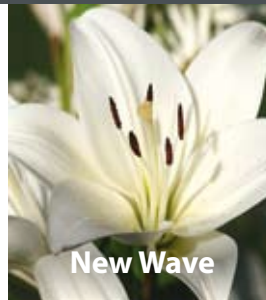

We can occasionally source other varieties from alternative growers.

ASIATIC POT LILIES

Crimson Pixie

40cm bright red trumpet shaped lily
Jul-Aug 12/14cm XLP-CRP
£45.00 per 100 (units of 100)

Lollypop

50cm bi-colour white and pink lily
Jun-Aug 12/14cm XLP-LOL
£45.00 per 100 (units of 100)