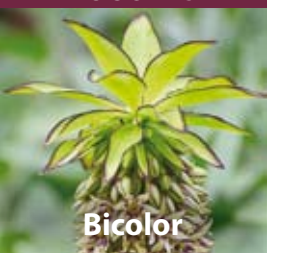

EUCOMIS

Bicolor

50cm rosettes of reddish purple leaves
Jul-Aug 16/18cm XEUC-BIC
£115.00 per 100 (units of 25)