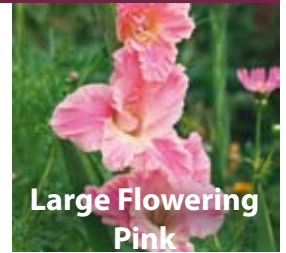

GALTONIA

Canadicans

120cm waxy white dangling flowers
Jul-Sep 14/16cm XGAL-CAN
£40.00 per 100 (units of 50)

GLADIOLUS

Large Flowering Blue

100cm strong blue flowers on spikes
Jul-Sep 8/10cm XGLA-BLU
£80.00 per 1000 (units of 250)