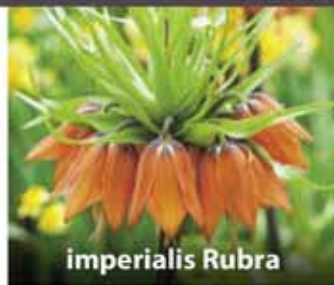

SOLD OUT

FREESIA

Double Mixed

20cm, scented double petalled bell shaped flower, June-July.
5cm up ZFRE-DMI
£80.00 per 1000 (units of 250)

Single Mixed

25cm single scented flowers in good mix of colours, good cut flower, June. P
5cm up ZFRE-MIX
£80.00 per 1000 (units of 250)

FRITILLARIA

imperialis Lutea

80cm golden yellow crown imperial, May to June flowering. P
20cm up ZFRI-LUT
£210.00 per 100 (units of 25)

SOLD OUT

imperialis Rubra

100cm red crown imperial, April flowering.
20cm up ZFRI-IRU
£190.00 per 100 (units of 25)