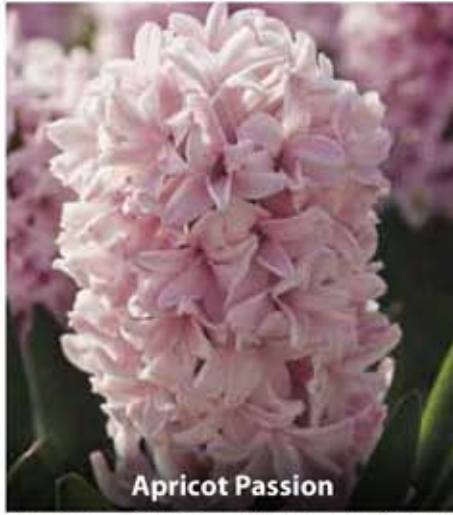

All Daffodils priced per 1000 are available in units of 500

For smaller units please see page 25

HYACINTHS LOOSE BULBS

Anne Marie

ZHYO-AMA	Ordinary	16/17cm	£36.00 per 100
ZHYP-AMA	Prepared	16/17cm	£39.00 per 100