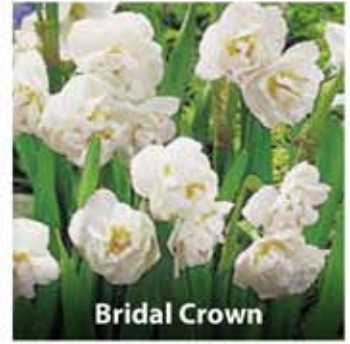

Bridal Crown

35cm small double white & cream heads, mid March.
ZDAF-BCR 210 10/12cm £50 per 20kg
ZDAF-BCR 110 10/12cm £140 per 1000