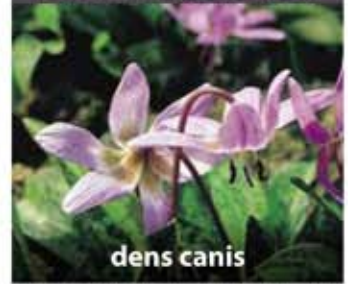

SOLD OUT

Shelford Hybrids

120cm yellow-orange flowers on tall upright stems, May to June flowering. P
topsize ZERE-SHE
£185.00 per 100 (units of 25)

SOLD OUT

ERYTHRONIUM

dens canis

12cm delicate lilac-pink flowers, good in winter, April flowering. P
topsize ZERE-DEN
£55.00 per 100 (units of 25)