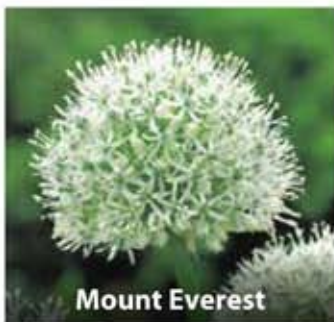

SOLD OUT

Moly

40cm star shaped yellow flowers above
clumps of grey/green foliage, June.
4/5cm ZALL-MOL
£35.00 per 1000 (units of 250)

Mont Blanc

90-120cm large dense spherical heads
of pure white, June.
18/20cm ZALL-MBL
£125.00 per 100 (units of 25)