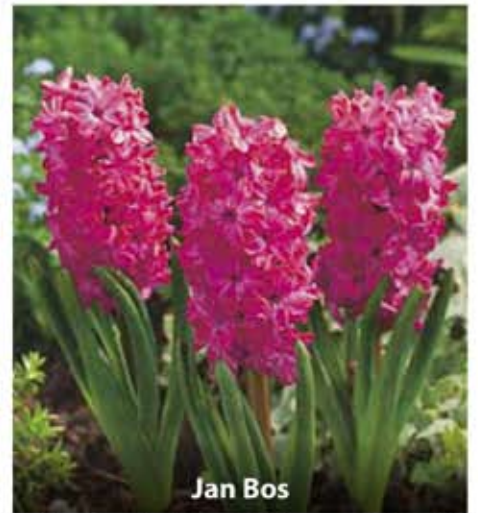

Jan Bos

ZHYO-JBO	Ordinary	16/17cm	£36.00 per 100
ZHYP-JBO	Prepared	16/17cm	£39.00 per 100
ZHYB-JBO	Bedding	14/15cm	£26.00 per 100

AVAILABLE IN UNITS OF 50 & 100