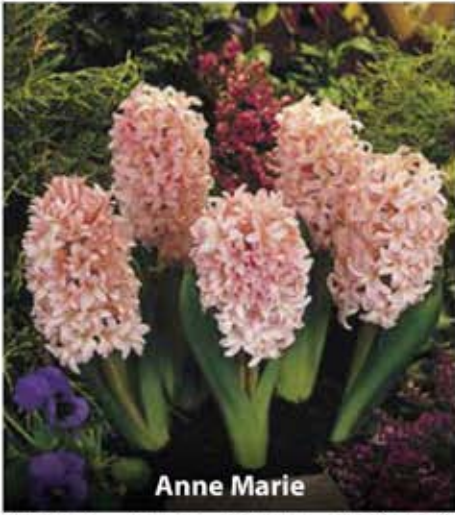

All Daffodils priced per 1000 are available in units of 500

For smaller units please see page 25

HYACINTHS LOOSE BULBS

Anne Marie

ZHYO-AMA	Ordinary	16/17cm	£36.00 per 100
ZHYP-AMA	Prepared	16/17cm	£39.00 per 100