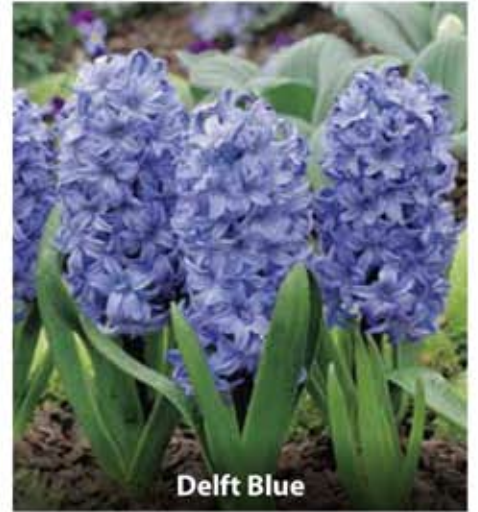

Delft Blue

ZHYO-DBL	Ordinary	16/17cm	£36.00 per 100
ZHYP-DBL	Prepared	16/17cm	£39.00 per 100
ZHYB-DBL	Bedding	14/15cm	£26.00 per 100