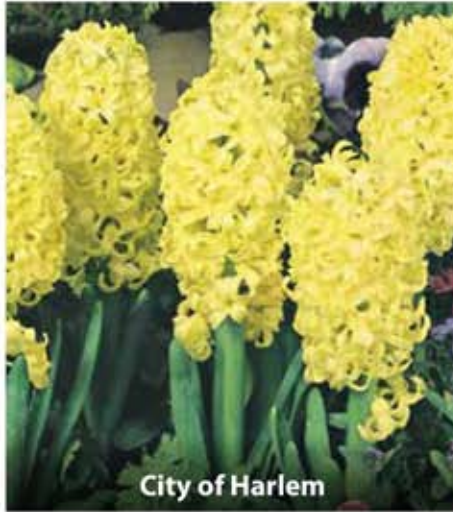

City of Harlem

ZHYO-CHA	Ordinary	16/17cm	£36.00 per 100
ZHYP-CHA	Prepared	16/17cm	£39.00 per 100
ZHYB-CHA	Bedding	14/15cm	£26.00 per 100