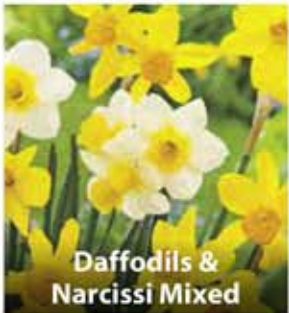

Galanthus nivalis