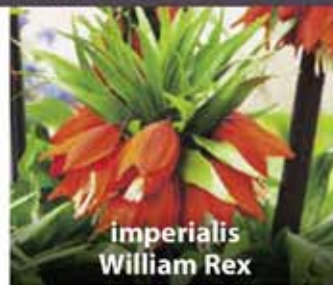

FRITILLARIA

imperialis Lutea

80cm golden yellow crown imperial, May to June flowering. P
20cm up ZFRI-LUT
£210.00 per 100 (units of 25)

SOLD OUT

imperialis Rubra

100cm red crown imperial, April flowering.
20cm up ZFRI-IRU
£190.00 per 100 (units of 25)