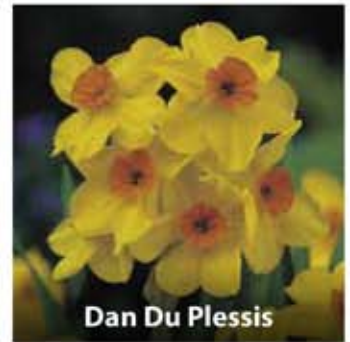

Dan Du Plessis

45cm multiheaded yellow, orange centre, mid April.
ZDAF-DAN 110 10/12cm £120 per 1000