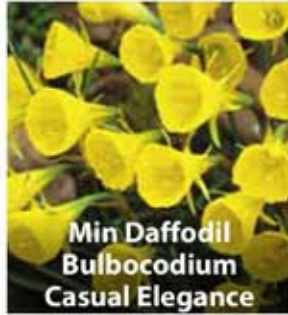

Galanthus flore pleno