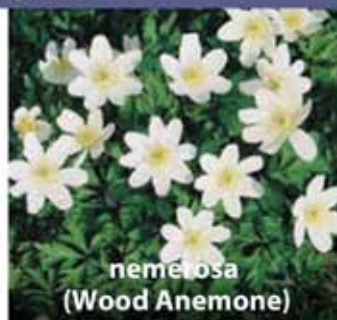

nemerosa (Wood Anemone)

20cm delicate white flowers tinged pink, flowering March-April.
topsize ZANE-NEM
£195.00 per 1000 (units of 250)