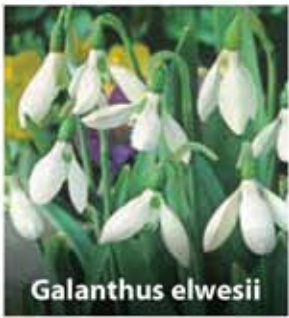

NATURALISING BULBS

For growing under grass, between shrubs, in semi-shade and more formal plantings