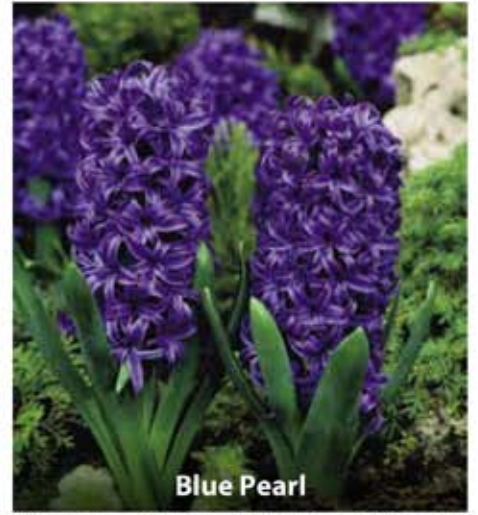

Apricot Passion

ZHYO-APP	Ordinary	16/17cm	£36.00 per 100
ZHYP-APP	Prepared	16/17cm	£39.00 per 100
ZHYB-APP	Bedding	14/15cm	£26.00 per 100

Blue Pearl

ZHYO-BPL	Ordinary	16/17cm	£36.00 per 100
ZHYP-BPL	Prepared	16/17cm	£39.00 per 100
ZHYB-BPL	Bedding	14/15cm	£26.00 per 100