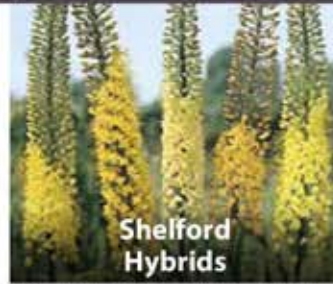

SOLD OUT

Shelford Hybrids

120cm yellow-orange flowers on tall upright stems, May to June flowering. P
topsize ZERE-SHE
£185.00 per 100 (units of 25)

SOLD OUT

ERYTHRONIUM

dens canis

12cm delicate lilac-pink flowers, good in winter, April flowering. P
topsize ZERE-DEN
£55.00 per 100 (units of 25)