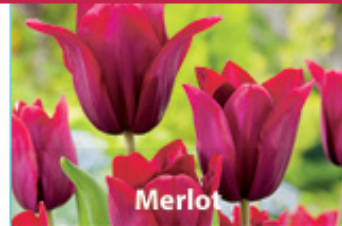

10/11cm ZTUL-FIR

£175.00 per 1000

Marilyn

55cm graceful white blooms with raspberry-red flares, April-May.

10/11cm ZTUL-MAR

£185.00 per 1000

Merlot

50cm elegant, bold colour violet-burgundy flower, April-May.