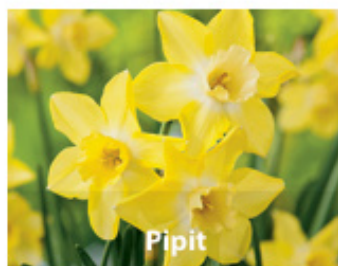

8/10cm ZDAF-MAR

£82.00 per 1000 (units of 250)

Minnow

18cm small yellow trumpets and creamy white petals in Mar-April. P

8/10cm ZDAF-MIN

£82.00 per 1000 (units of 250)

Pipit

20cm soft lemon yellow with white centres, flowering in April/May. P