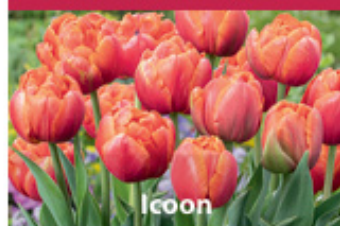

DOUBLE EARLY

Icoon

45cm fiery orange-red double blooms edged in warm copper, April-May.

10/11cm ZTUL-ICO

£180.00 per 1000