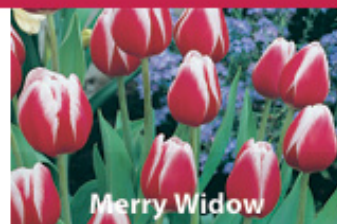

45cm deep red flowers with golden-yellow edges, April-May.

10/11cm ZTUL-KNE

£145.00 per 1000

Menton

60cm soft pink with orange edge, mid May.

10/11cm ZTUL-MEN

£160.00 per 1000

Merry Widow