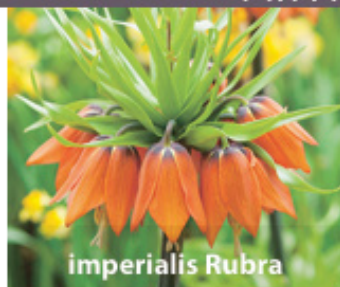

imperialis Rubra

100cm red crown imperial, April flowering.
20cm up ZFRI-IRU
£190.00 per 100 (units of 25)