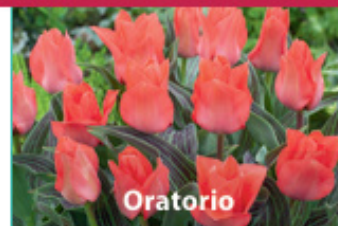

Hearts Delight

20cm carmine-red with broad rose-white edge, March.

10/11cm ZTUL-HDE
£140.00 per 1000

Johann Strauss

25cm white with red stripe, March.

10/11cm ZTUL-JST
£140.00 per 1000

Oratorio

20cm blush red to rose red stunning dwarf tulip flowering April-May.