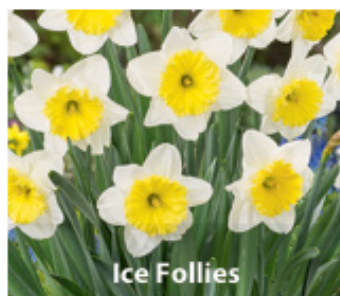

Ice Follies

45cm cream-white perianth, cream centre, late March.

ZDAF-IFO 210 10/12cm £38 per 20kg

ZDAF-IFO 212 12/14cm £38 per 20kg

ZDAF-IFO 110 10/12cm £110 per 1000

ZDAF-IFO 112 12/14cm £125 per 1000