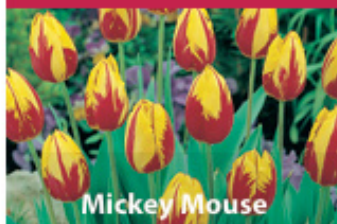

SINGLE EARLY, DARWIN, TRIUMPH

Mickey Mouse

40cm blood red markings on yellow, mid April.

10/11cm ZTUL-MMO

£170.00 per 1000