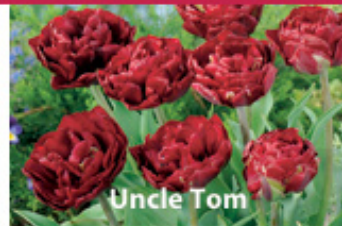

Uncle Tom

45cm stunning, double flowering deep velvet red, April-May.

10/11cm ZTUL-UTO

£180.00 per 1000