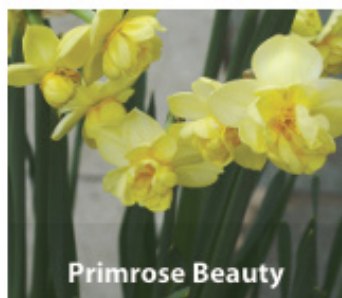

ZDAF-MHO 112 12/14cm £120 per 1000

ZDAF-MHO 114 14/16cm £140 per 1000

DAFFODILS & NARCISSUS LOOSE BULBS

Pink Pride

50cm creamy white, apricot-pink trumpet, March-April.

ZDAF-CHE 212 12/14cm £48 per 20kg
ZDAF-CHE 112 12/14cm £140 per 1000