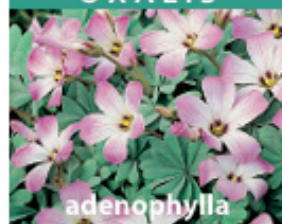

5/6cm ZORN-NUT
£82.00 per 1000 (units of 250)

umbellatum

30cm pure white star shaped flowers with green stripe, May to June. **P**

5/6cm ZORN-UMB
£68.00 per 1000 (units of 250)

OXALIS

adenophylla

10cm pink flowers above rosettes of grey-green foliage in June. **P**