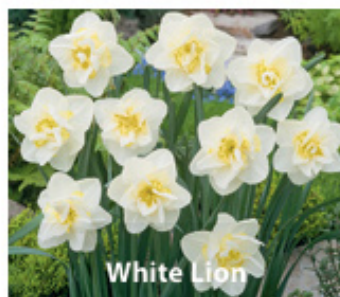

White Lion

35cm fragrant double white and yellow, April.

ZDAF-WHL 212 12/14cm £42 per 20kg
ZDAF-WHL 214 14/16cm £42 per 20kg
ZDAF-WHL 112 12/14cm £120 per 1000
ZDAF-WHL 114 14/16cm £140 per 1000