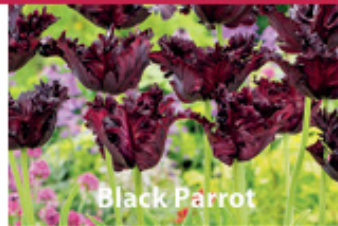

10/11cm ZTUL-PPL
£175.00 per 1000

PARROT

Amazing Parrot

40cm ruffled apricot-pink petals edged in golden-orange, April-May.

10/11cm ZTUL-APA
£185.00 per 1000

Black Parrot

55cm large glossy purple-black, mid May.