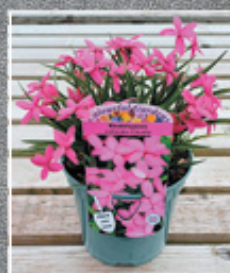

SPECIALIST WHOLESALE GROWERS OF ALPINES, HERBACEOUS AND BULBS