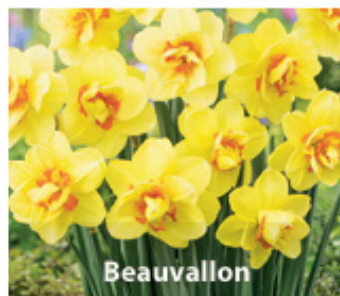

Beauvallon

40cm double yellow, orange-red centre, March-April.

ZDAF-BEA 212 12/14cm £45 per 20kg

ZDAF-BEA 112 12/14cm £120 per 1000