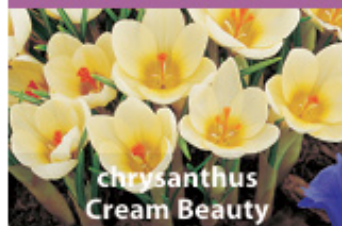

SAFFRON CROCUS

sativus Saffron

15cm large purple flowers with prized red stigmas, October-November.
7/8cm ZCRO-SAF
£95.00 per 1000 (units of 250)

SPECIES CROCUS

biflorus Miss Vain

White flowers with blue base and orange styles. **P**
5/7cm ZCRO-SMV
£95.00 per 1000 (units of 250)

SPECIES CROCUS

chrysanthus Cream Beauty

Pale creamy yellow, free flowering. **P**
5/7cm ZCRO-SCB
£90.00 per 1000 (units of 250)

chrysanthus Goldilocks

Bright yellow, flashed with purple-brown. **P**
5/7cm ZCRO-SGO
£85.00 per 1000 (units of 250)