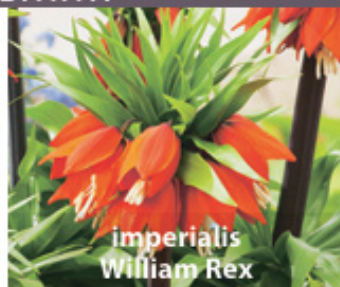

FRITILLARIA

imperialis Lutea

80cm golden yellow crown imperial, March-April. **P**
20cm up ZFRI-LUT
£220.00 per 100 (units of 25)

imperialis Rubra

100cm red crown imperial, April flowering.
20cm up ZFRI-IRU
£190.00 per 100 (units of 25)

LOOSE BULBS

FRITILLARIA

meleagris (Snakes head Lily)

25cm purple-white bell flowers, chequer-board markings, ideal in grass April. P
5/6cm ZFRI-MELS 6/7cm ZFRI-MEL7
£92.00 per 1000 (units of 250) £125.00 per 1000 (units of 250)