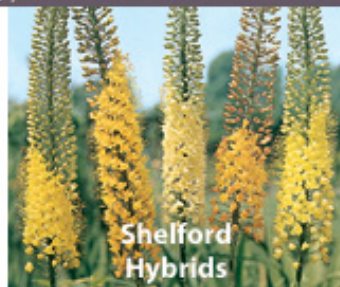

Shelford Hybrids

120cm yellow-orange flowers on tall upright spires, May-June.
topsize ZERE-SHE
£240.00 per 100 (units of 25)

ERYTHRONIUM

dens canis

12cm delicate lilac-pink flowers, good in woodland, April flowering. **P**
topsize ZERY-DCA
£60.00 per 100 (units of 25)