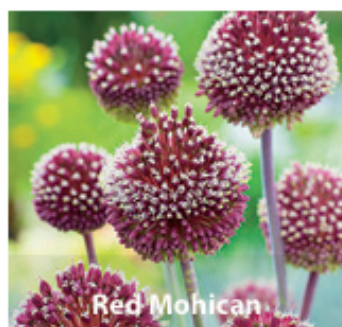

Red Mohican

90cm, striking red ball, mohican style hair and tiny white flowers, July-August.
10/12cm ZALL-RMO
£110.00 per 100 (units of 25)