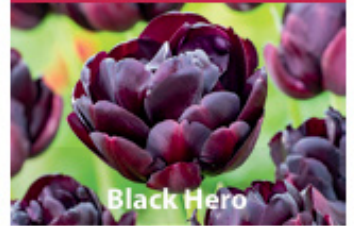

DOUBLE LATE

Black Hero

60cm stunning glossy deep velvet maroon flowers, Apr-May.

10/11cm ZTUL-BHE

£235.00 per 1000