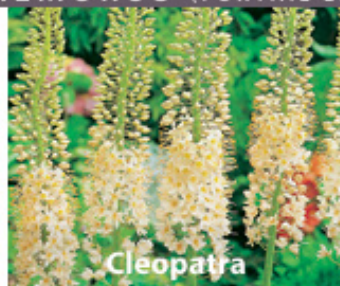

LOOSE BULBS

ERANTHIS

hyemalis
(Winter Aconites)

8-10cm yellow cup shaped flowers, Jan-March.
4/5cm ZERA-HYE
£195.00 per 1000 (units of 250)

EREMURUS (FOXTAIL LILY)

bungeii

120cm striking golden yellow flowers on tall upright spires, May-June. **P**
topsize ZERE-BUN
£240.00 per 100 (units of 25)

Cleopatra

120cm stunning peach-orange flowers on tall upright stems, June to July.
topsize ZERE-CLE
£240.00 per 100 (units of 25)

Line Dance

120cm, spires of pinkish-white buds that open into white flowers, May-June.
topsize ZERE-LDI
£275.00 per 100 (units of 25)