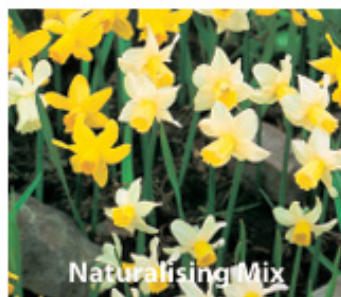

Naturalising Mix

45cm mix of at least 5 varieties, March-May.

ZDAF-MIX 210 10/12cm £30 per 20kg
ZDAF-MIX 212 12/14cm £30 per 20kg
ZDAF-MIX 214 14/16cm £30 per 20kg
ZDAF-MIX 110 10/12cm £85 per 1000
ZDAF-MIX 112 12/14cm £88 per 1000
ZDAF-MIX 114 14/16cm £90 per 1000