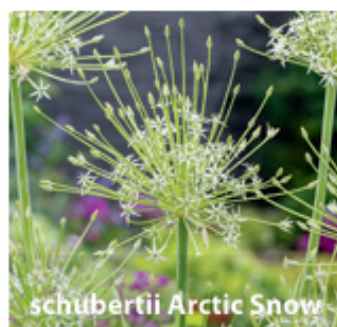

schubertii Arctic Snow

60cm large heads with striking tiny white flowers, having a sparkler effect, flowering in May.
12/14cm ZALL-SCA
£125.00 per 100 (units of 25)