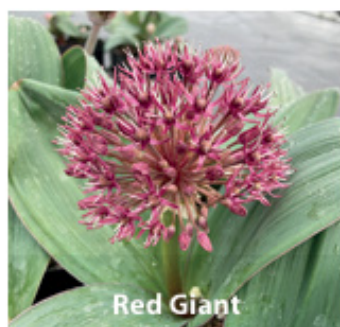

Red Giant

25cm, impressive large red spear clusters sit above ribbed leaves, flowering May-June.
12/14cm ZALL-RGI
£35.00 per 100 (units of 25)