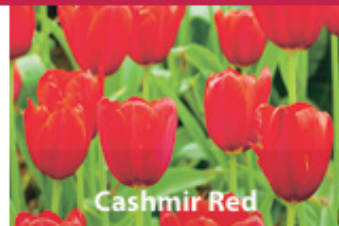

Cashmir Red

60cm, classic red tulip with a darker coloured base, mid May.

10/11cm ZTUL-CRE

£145.00 per 1000