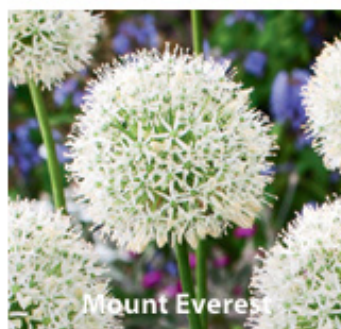

His Excellency

90cm, large purple-blue ball of little star shaped florets, flowers May-July.
18/20cm ZALL-HIS
£155.00 per 100 (units of 25)

Miami

90cm dome-shaped heads of starry deep purple flowers, June-July.
12/14cm ZALL-MIA
£28.00 per 100 (units of 25)

Moly

40cm star shaped yellow flowers above clumps of grey/green foliage, June.
4/5cm ZALL-MOL
£35.00 per 1000 (units of 250)

Mont Blanc

90-120cm large dense spherical heads of pure white, June.
18/20cm ZALL-MBL
£125.00 per 100 (units of 25)