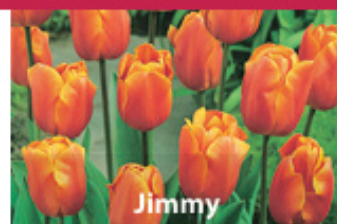

£140.00 per 1000

Jaap Groot

50cm, soft yellow flowers flamed with canary yellow on variegated leaves flowering April.

10/11cm ZTUL-JAP

£140.00 per 1000

Jimmy

40cm bright orange tinged with rose and tipped with gold, late April-early May.