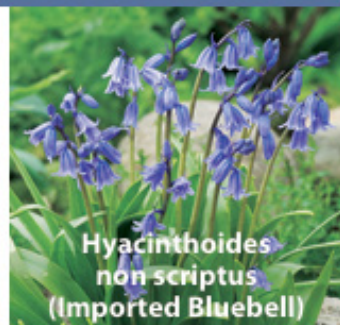

Hyacinthoides non scriptus (Imported Bluebell)

This imported Bluebell grows to 30cm with upright stems of pale blue bell shaped flowers in April-May.

6/7cm ZHYC-NON

£130.00 per 1000 (units of 250)