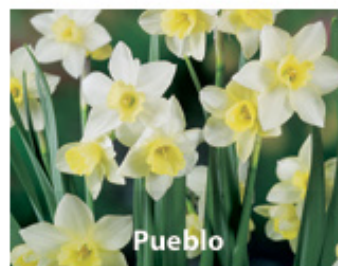

Pueblo

40cm white perianth, pale yellow cups fade to white, April flowering. P

8/10cm ZDAF-PUE

£110.00 per 1000 (units of 250)