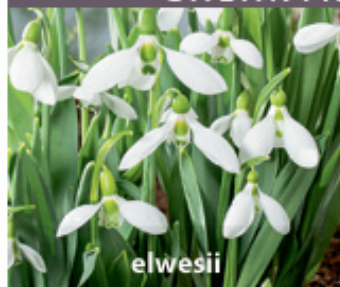

elwesii Mount Everest

GALANTHUS (SNOWDROP)

elwesii

10-15cm large white flowers with delicate green markings, Jan-Feb.
4/5cm ZGAL-ELW
£120.00 per 1000 units of 250