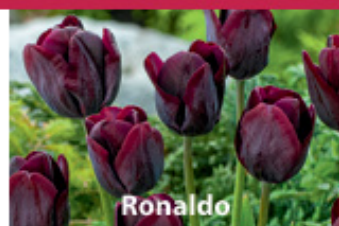

Ronaldo

40cm deep purple-maroon, late April.

10/11cm ZTUL-RON

£175.00 per 1000